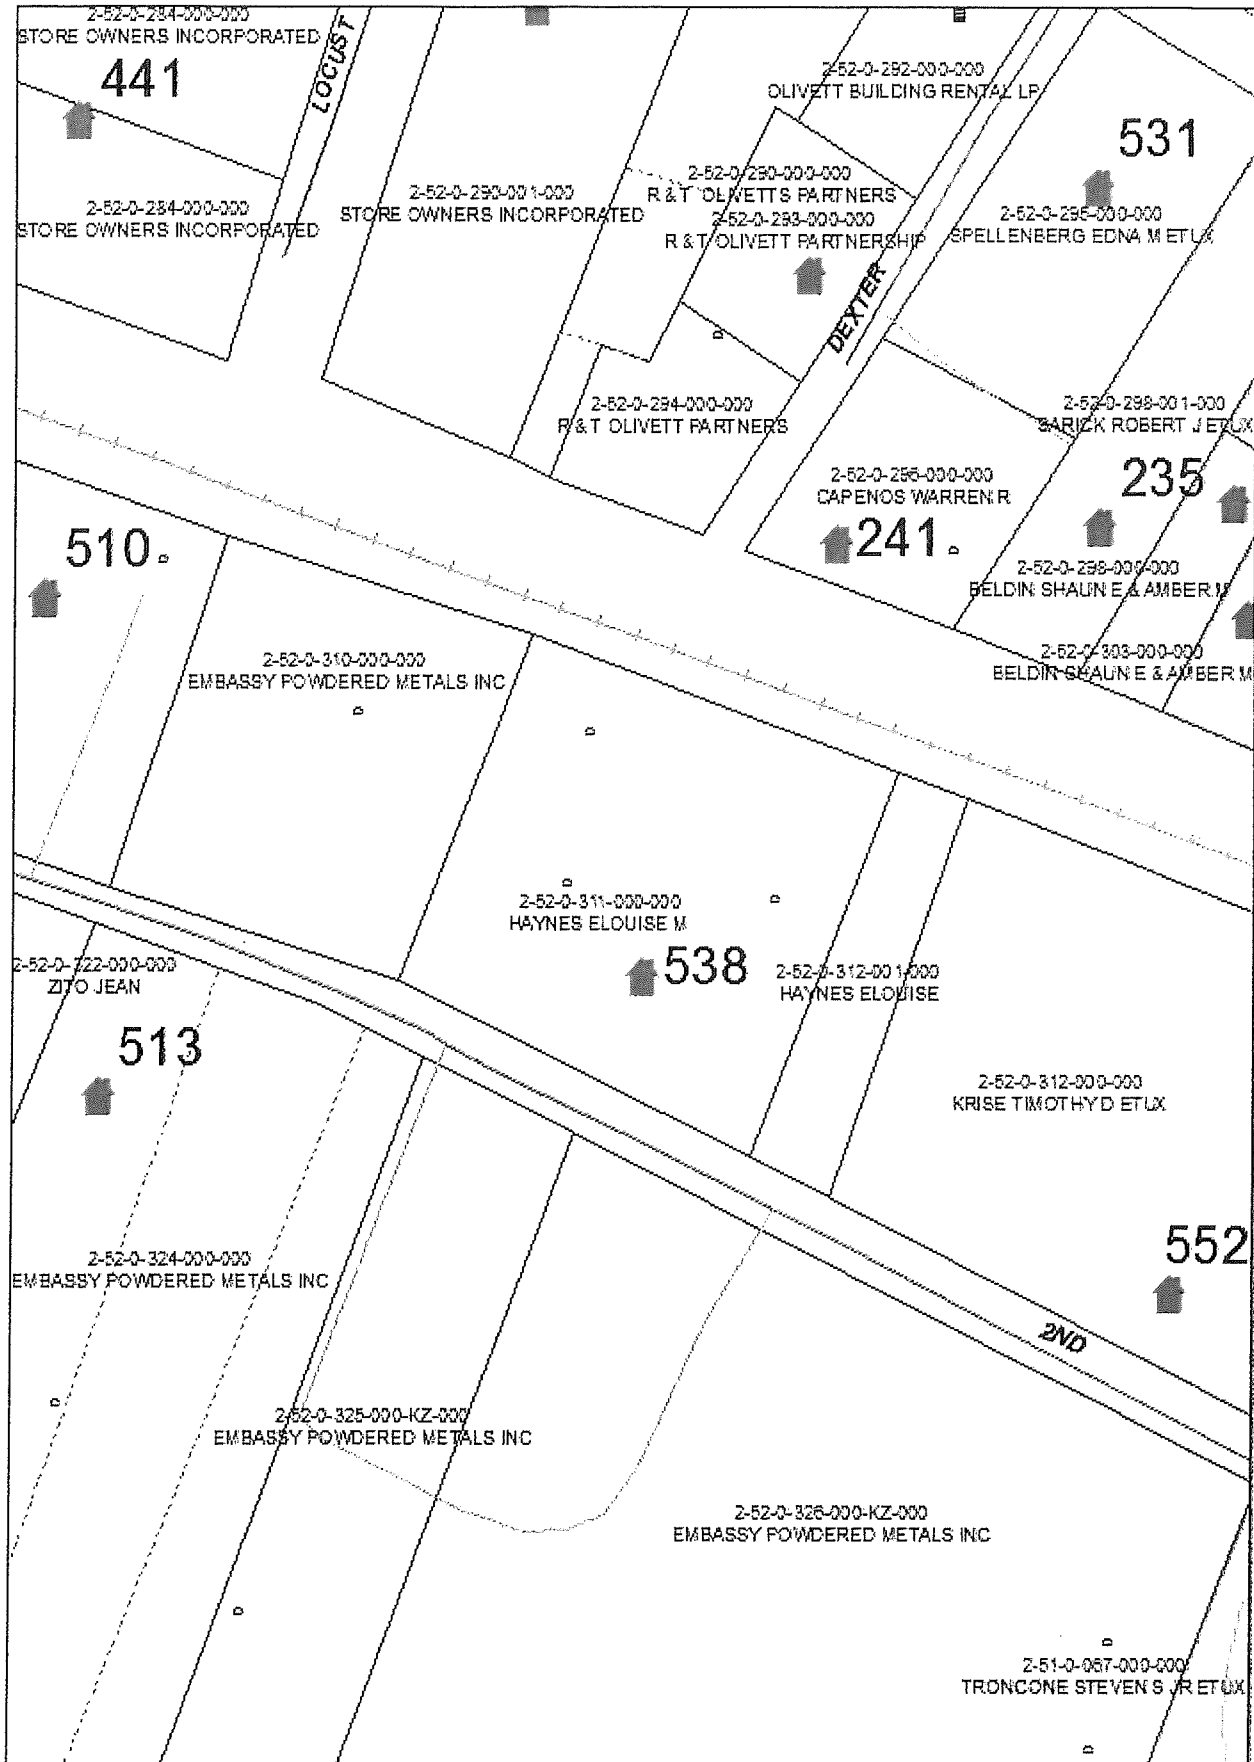

# CAMERON COUNTY ASSESSMENT

1 inch = 0.01 miles

NOTE: This map contains data for assessment property location.  
Not for use as a legal description or as a survey of the property.