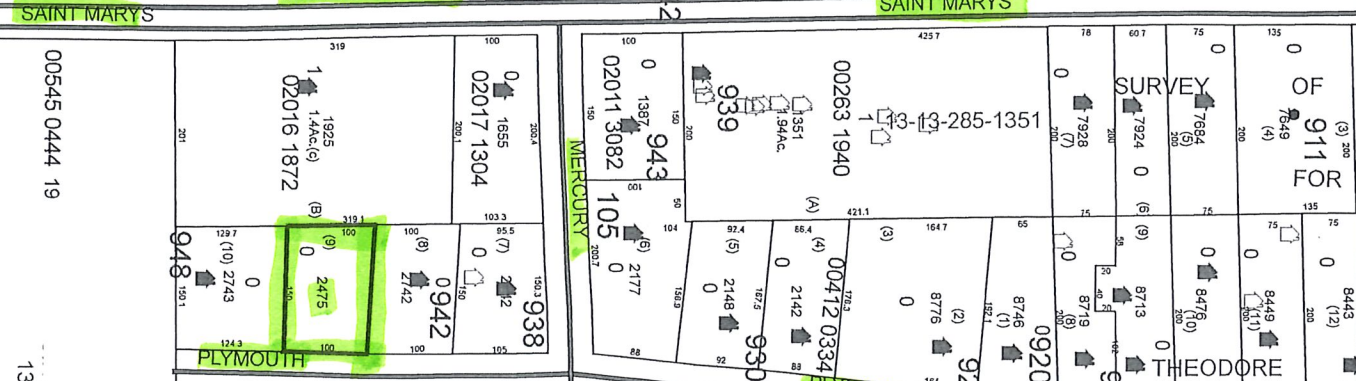

ASSESSMENT MAP  
ELK COUNTY  
PENNSYLVANIA

1 inch = 200 feet

SOUTH ST. MARYS ROAD FARM LOTS

00545 0444 19

13-13-019-1439

36  
13-13-019-1374 02012 1475