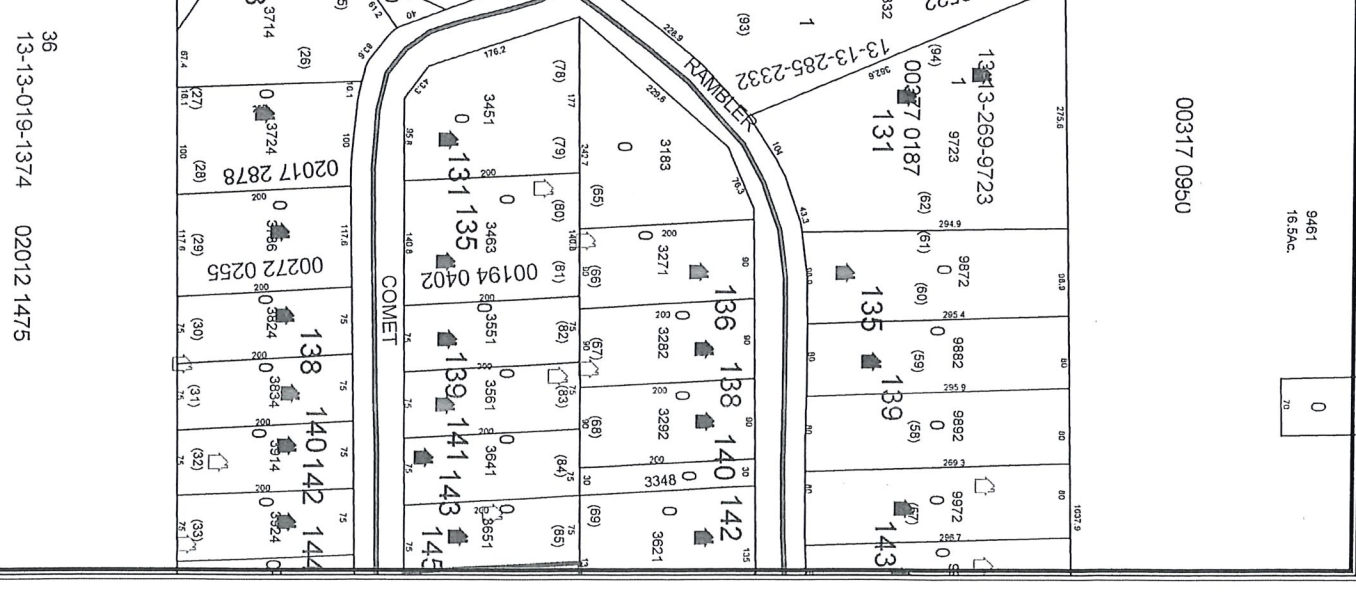

ASSESSMENT MAP  
ELK COUNTY  
PENNSYLVANIA

1 inch = 200 feet

SOUTH ST. MARYS ROAD FARM LOTS

00545 0444 19

13-13-019-1439

36  
13-13-019-1374 02012 1475