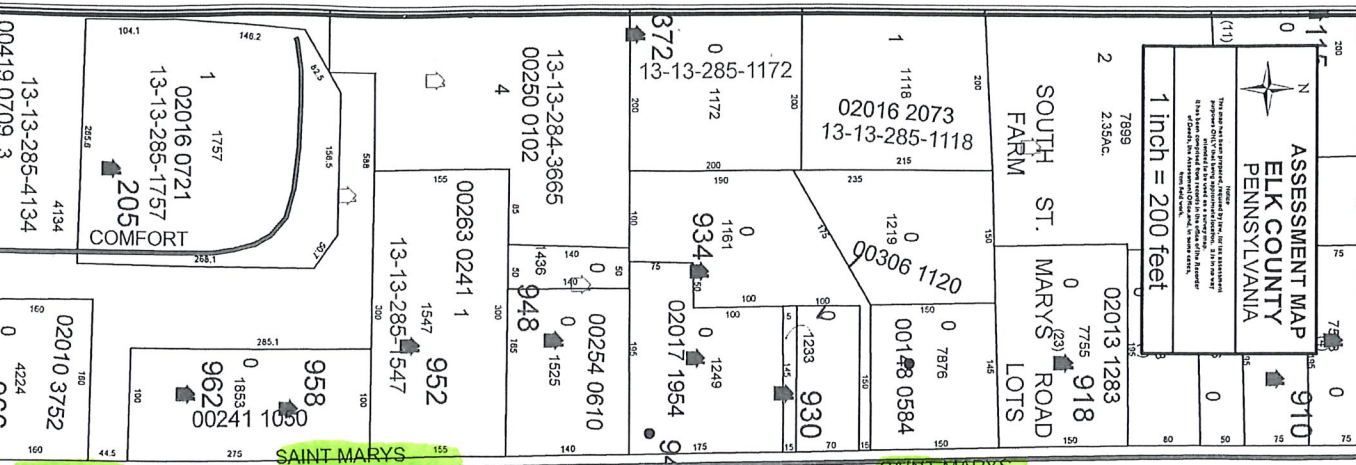

ASSESSMENT MAP  
ELK COUNTY  
PENNSYLVANIA

1 inch = 200 feet

SOUTH ST. MARYS ROAD FARM LOTS

00545 0444 19

13-13-019-1439

36  
13-13-019-1374 02012 1475