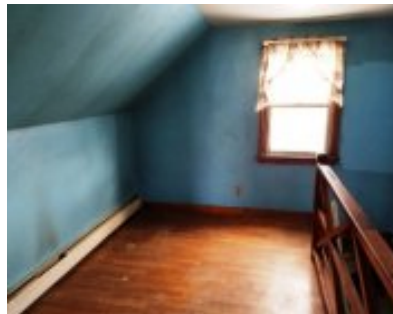

Bedrooms	Bathrooms	Floor/floors	Furnished	Listing Date
3	1	1/1	no	December 27, 2017

Description

UNDER CONTRACT Charming 1.5 story home with 3 bedrooms and 1 bath. Add a little love to this home and you have a great starter or down sizing home. The large 2 car garage has a large room on the second floor that will make a great man cave or craft room. This home is being sold "AS IS"